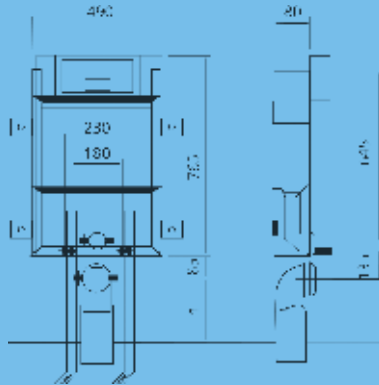

DS-12 KROMEKO MAFSAL
Chrome Eco Wall Bracket
500 Adet / Pcs.

CS - 01

3/6 LİTRE GÖMME REZERVAR
(HELA TAŞI UYUMLU)
BUILT-IN RESERVOIR FOR
SQUATTING TOILET
(WITH DOUBLE BUTTONS 3/6 LT)

CS - 02

3/6 LİTRE GÖMME REZERVAR
(ASMA KLOZET UYUMLU)
STANDARD BUILT-IN RESERVOIR
(WITH DOUBLE BUTTONS 3/6 LT)