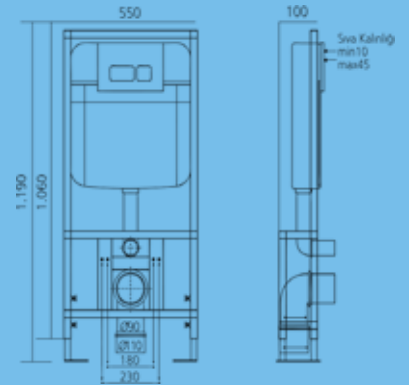

CS - 03

3/6 LİTRE GÖMME REZERVAR
(TEK AYAKLI)
CONCEALED TANK SYSTEM
RESERVOIR WITH SINGLE LEG
(WITH DOUBLE BUTTONS 3/6 LT)