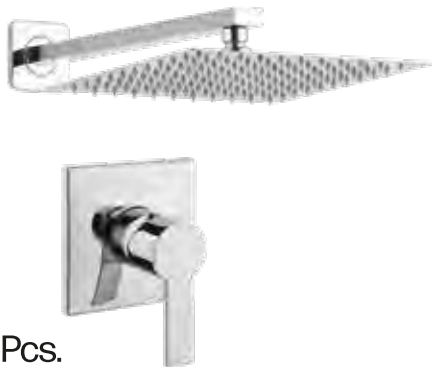

ANK - 2020

ANKASTRE İKİ YÖNLÜ YUVARLAK DUŞ BATARYA SETİ
Concealed System 2 Way Faucet Shower Sets Round

6 Adet / Pcs.

ANK - 1030

ANKASTRE KARE DUŞ BATARYA SETİ
Concealed System Shower Faucet Sets Square

12 Adet / Pcs.