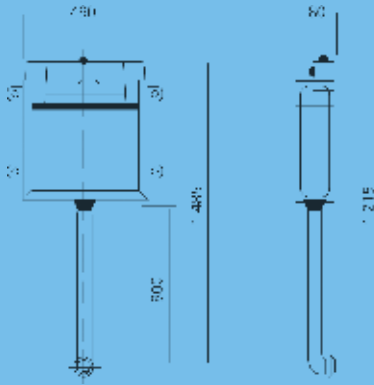

CS - 01

3/6 LİTRE GÖMME REZERVAR
(HELA TAŞI UYUMLU)
BUILT-IN RESERVOIR FOR
SQUATTING TOILET
(WITH DOUBLE BUTTONS 3/6 LT)